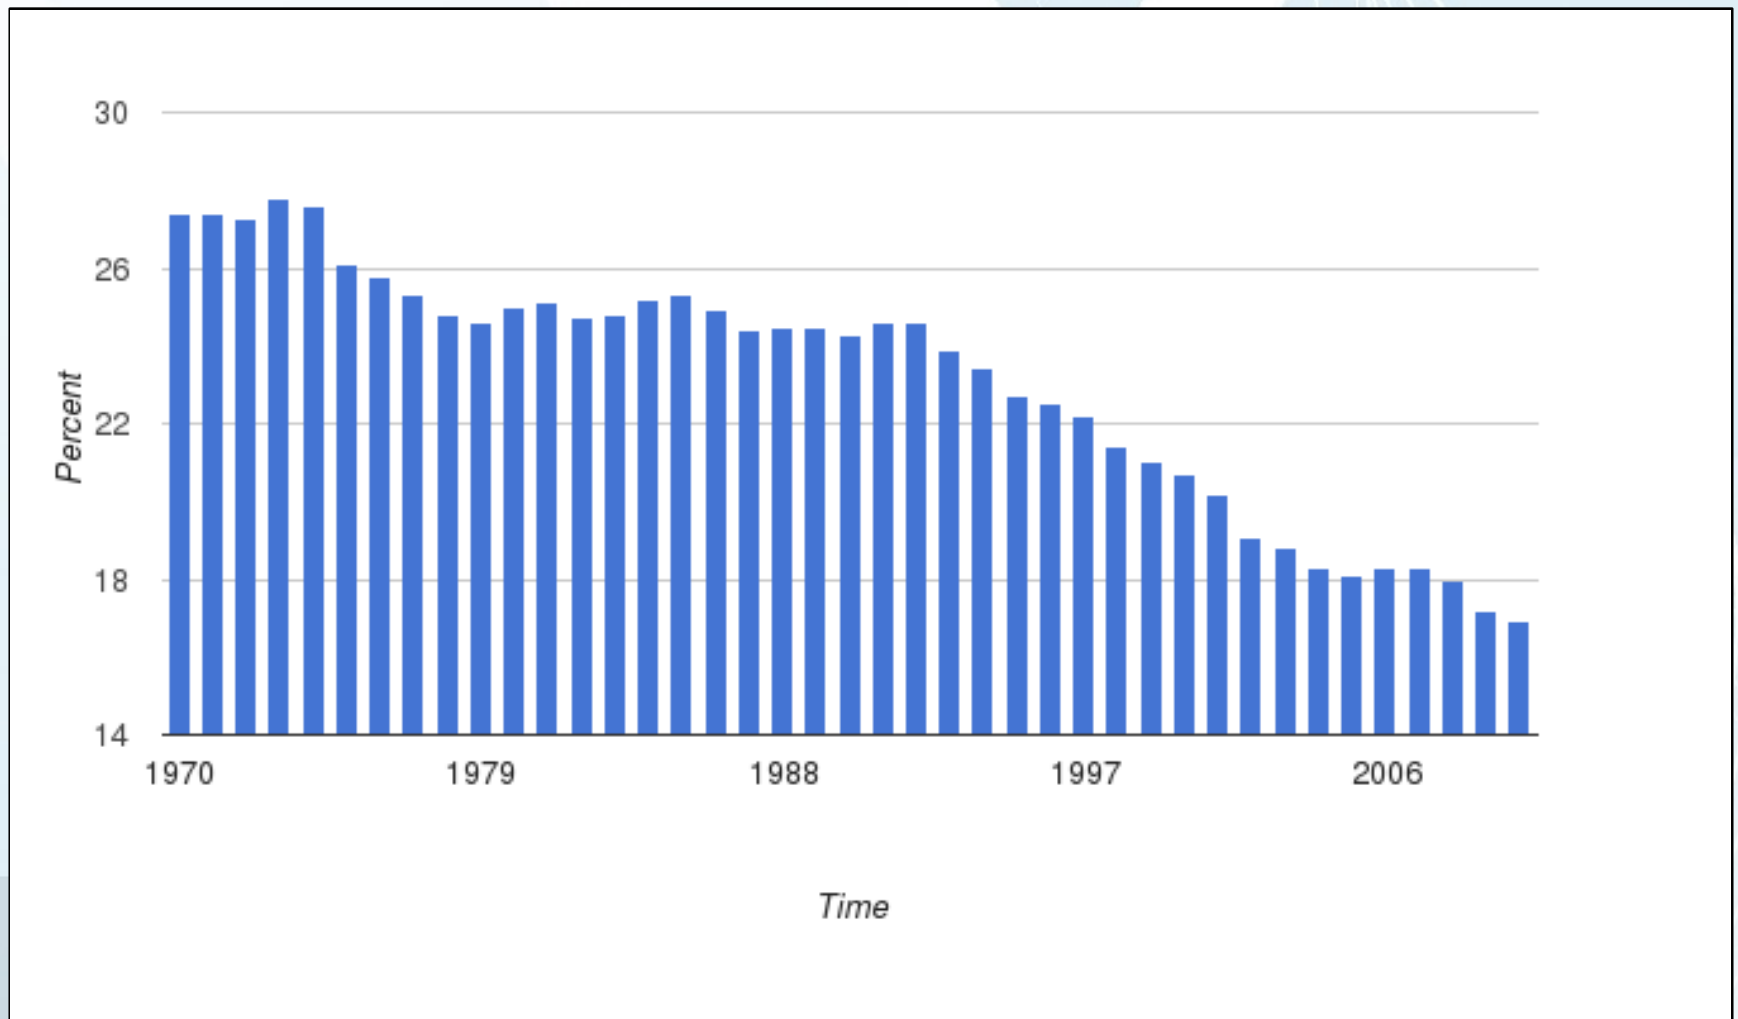

Percent of Employment in Manufacturing in Japan

Percent of Employment in Manufacturing in Japan

About the data

Data ID : 12940

Data Name : Percent of Employment in Manufacturing in Japan

Start Date : Jan 1970