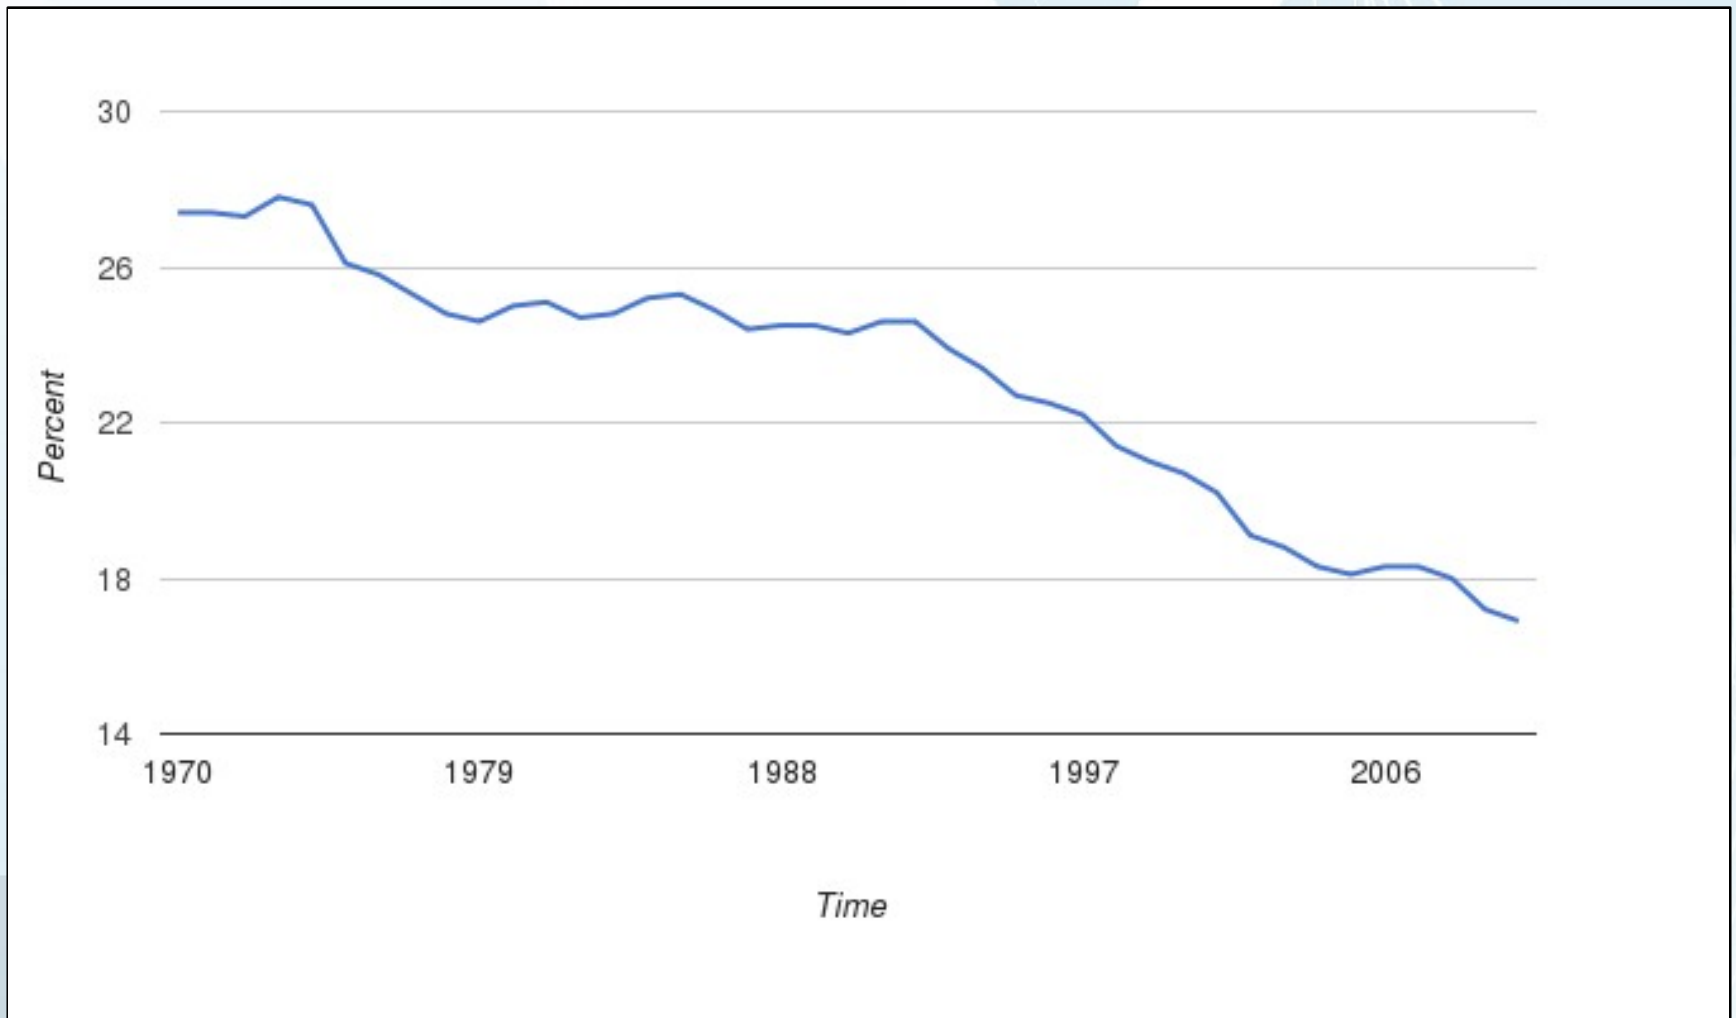

Percent of Employment in Manufacturing in Japan

Percent of Employment in Manufacturing in Japan

About the data

Data ID : 12940

Data Name : Percent of Employment in Manufacturing in Japan

Start Date : Jan 1970